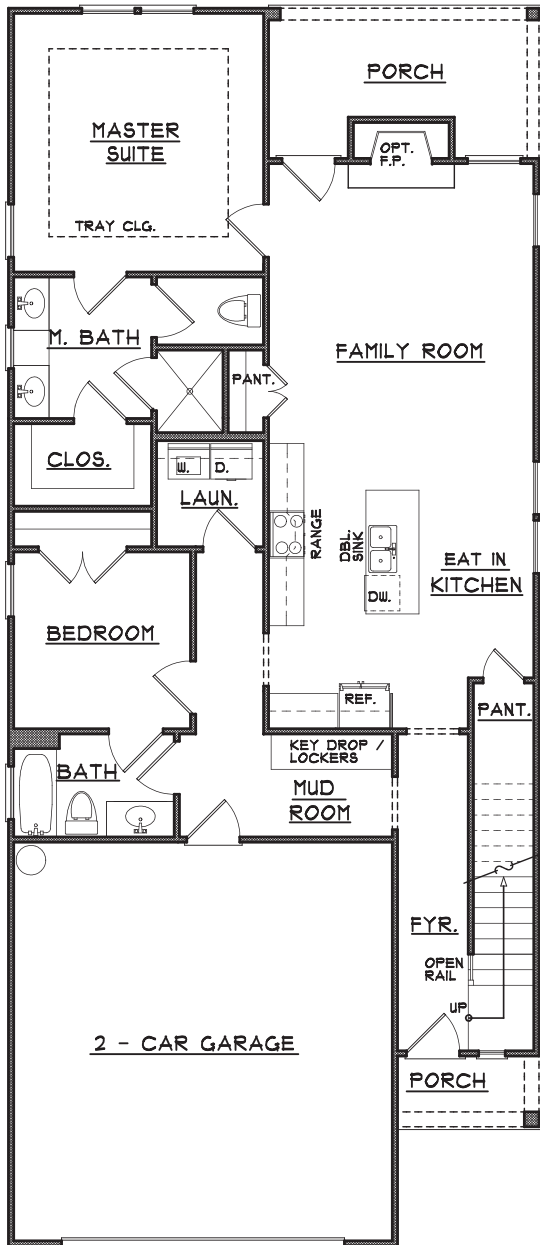

Encore at Etowah

THE ERIN

First Floor Plan

1337 sq ft

Optional Upper Floor Plan

339 sq ft optional

This information is deemed accurate but not warranted and is subject to change.