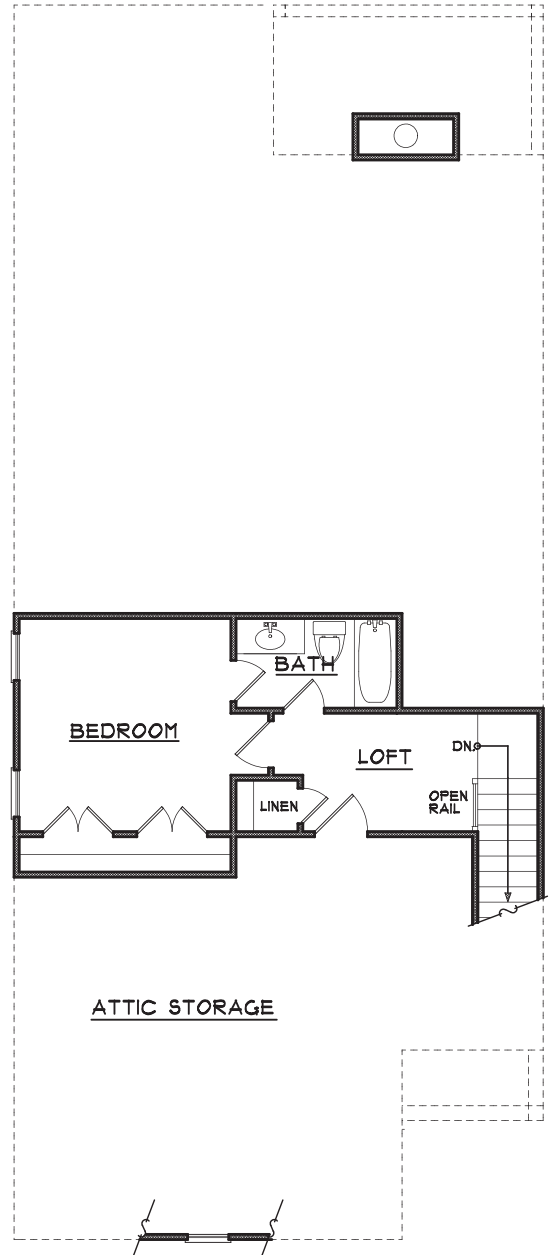

Encore at Etowah

THE ERIN

First Floor Plan

1337 sq ft

Optional Upper Floor Plan

339 sq ft optional

This information is deemed accurate but not warranted and is subject to change.